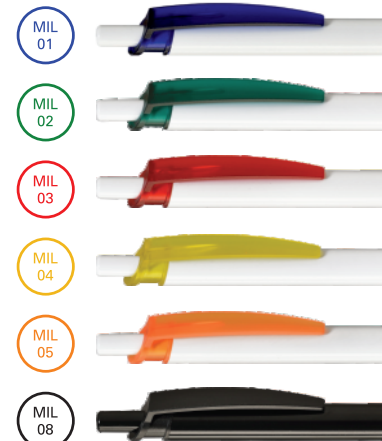

EN

MILO

white solid press-button
and barrel, colorful
transparent clip and tip;

Refill X20 Ø 0.7 mm

- standard
- on request only, extra charge

DE

MILO

Farbiger transparenter
Clip, weißer solider Schaft,
und Druckknopf;

X20 Mine aus Kunststoff Ø 0.7 mm

- Standard
- Auf Wunsch gegen Aufpreis erhältlich

Max imprint sizes (mm)
Maximale Aufdruckfläche (mm)

Our patent / Unser patent

Available colors:
Verfügbare Farben:

PENCILS & BOXES BLEISTIFTE & ETUIS

EN

PENCIL BOX B1
the box with 12 pencils inside;

ETUI E
colorful paper etui for single pen
Available colors:

DE

BLEISTIFTVERPACKUNG B1
beinhaltet 12 unbespitzte Bleistifte;

ETUI E
Das farbige Papieretui
für den einzelnen Kugelschreiber
Verfügbare Farben:

Max imprint sizes (mm)
Maximale Aufdruckfläche (mm)

Our patent / Unser patent

EN

IMPRINTS

We present examples of imprint designs made on VIVA PENS® models. The maximum imprint sizes for each ballpen are given in our catalogue. The imprint can be made on each side of the ballpen. Given imprint sizes on the barrel match the imprints along the clip line, on the back and in profile. For the models Grand, Maxx, Fill, Igo and Rico it is possible to make an imprint all-around the barrel. Additionally you find high quality and intensive color digital print which you can find in our offer.