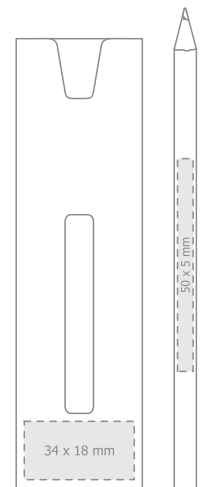

X20 Mine aus Kunststoff Ø 0.7 mm

- Standard
- Auf Wunsch gegen Aufpreis erhältlich

Max imprint sizes (mm)
Maximale Aufdruckfläche (mm)

Our patent / Unser patent

Available colors:
Verfügbare Farben:

PENCILS & BOXES BLEISTIFTE & ETUIS

EN

PENCIL BOX B1
the box with 12 pencils inside;

ETUI E
colorful paper etui for single pen
Available colors:

DE

BLEISTIFTVERPACKUNG B1
beinhaltet 12 unbespitzte Bleistifte;

ETUI E
Das farbige Papieretui
für den einzelnen Kugelschreiber
Verfügbare Farben:

Max imprint sizes (mm)
Maximale Aufdruckfläche (mm)

Our patent / Unser patent

EN

IMPRINTS

We present examples of imprint designs made on VIVA PENS® models. The maximum imprint sizes for each ballpen are given in our catalogue. The imprint can be made on each side of the ballpen. Given imprint sizes on the barrel match the imprints along the clip line, on the back and in profile. For the models Grand, Maxx, Fill, Igo and Rico it is possible to make an imprint all-around the barrel. Additionally you find high quality and intensive color digital print which you can find in our offer.