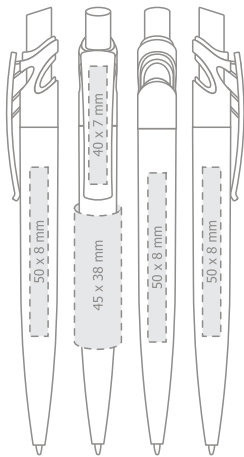

EN

MAXX SOLID

solid white clip, solid colorful
barrel and press-button;

MAXX BLACK

black solid clip, press-button and barrel;

REFILL Jumbo Ø 1.0 mm

- standard
- on request only

DE

MAXX SOLID

Weißer Clip, farbiger
Schaft und Druckknopf;

MAXX BLACK

Schwarzer Clip,
Druckknopf und Schaft;

Großraummine Ø 1.0 mm

- Standard
- Auf Wunsch erhältlich